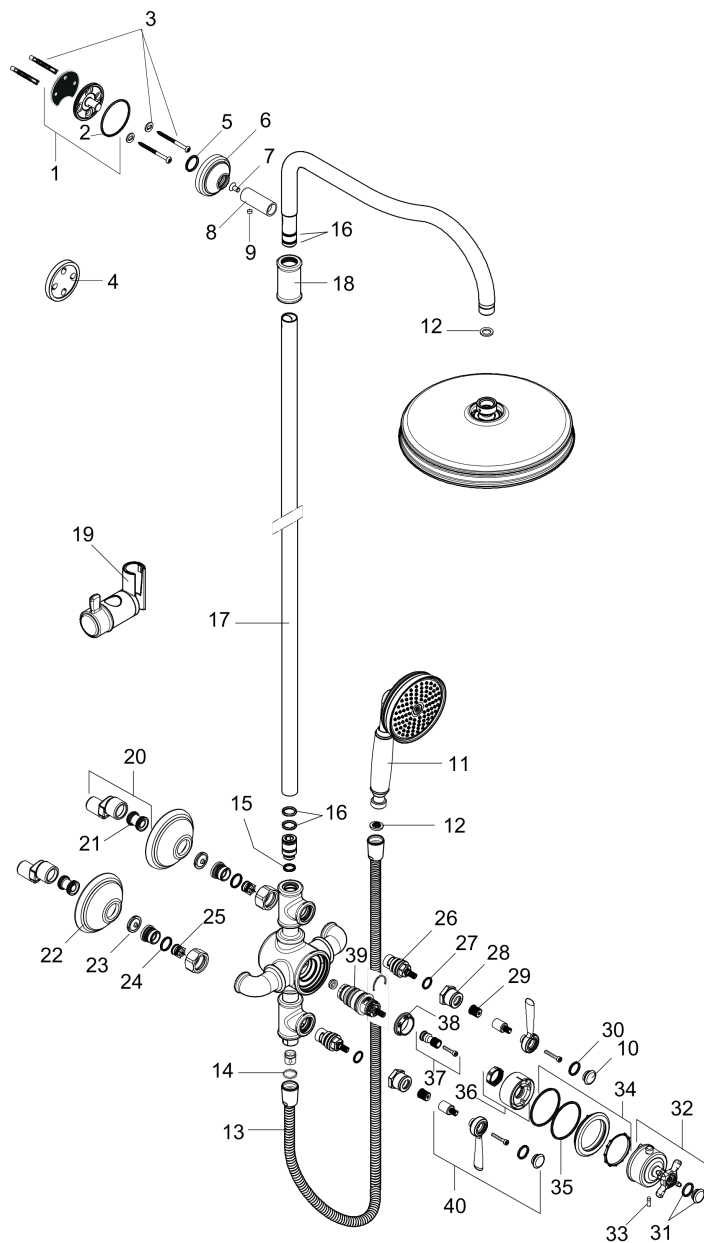

AXOR Montreux
Showerpipe 240 1-Jet, 1.8 GPM
 Finishes : Part no. : **16574821**

Features

- Consists of: Showerhead, Handshower, Thermostatic shower mixer, Handshower hose, Slider, Wallbar
- Spray type overhead shower: Rain
- Flow: 1.8 GPM (6.8 L/Min)
- Spray modes hand shower: RainAir
- Flow rate of hand shower at 3 bar: 1.8 GPM (6.8 L/Min)
- Shower bar diameter: 0,86 inch
- Height-adjustable hand shower holder
- Anti-scald 100° safety stop
- Integrated volume controls
- Outlets may not be operated simultaneously
- Exposed installation
- Thermostatic cartridge
- Intrinsically safe against backflow
- Stand pipe: 1060 mm
- 2 functions

Year of production: >01/18

AXOR Montreux
Showerpipe 240 1-Jet, 1.8 GPM
 Finishes : Part no. : **16574821**

Spare parts list

Year of production: >01/18

Pos.		Part no.	Price	PU
1	wall flange	95688000	-	1
2	O-Ring 50x2	98187000	-	1
3	mounting set	96179000	-	1
4	tile-matching-disk 7 mm	95239820	-	1
5	O-ring 20x2	98165000	-	1
6	escutcheon Ø 60 mm	92982820	-	1
7	screw	92137000	-	1
8	sleeve	92166820	-	1
9	hollow set screw M6x5	98447000	-	1
10	set of screw covers	93182000	-	1
11	handshower	16320820	-	1
12	filter packing	94246000	-	1
13	shower hose 1,60 m	28116820	-	1
14	seal	98058000	-	1
15	O-ring 12x2,25	98382000	-	1
16	O-ring 15x2,5	98131000	-	1
17	pipe 973 mm / Ø 22 mm	92468820	-	1
18	sleeve	92983820	-	1
19	support, assy	98723820	-	1
20	set of S-unions (±32 mm)	98592000	-	1
21	noise reduction	96429000	-	1
22	escutcheon	98595820	-	1
23	filter packing	96922000	-	1
24	O-ring 17x1,5	98137000	-	1
25	non return valve	96737000	-	1
26	shut off unit right closing	94009000	-	1
27	O-ring 14x1,78	92984000	-	1
28	sleeve	92712820	-	1
29	adapter for handle	92375000	-	1
30	O-ring 16x2	98133000	-	1
31	set of screw covers, cold / hot water / neutral	97987000	-	1
32	handle for thermostat	16594820	-	1
33	hollow set screw M5x16	97666000	-	1
34	deco-ring	92985000	-	1